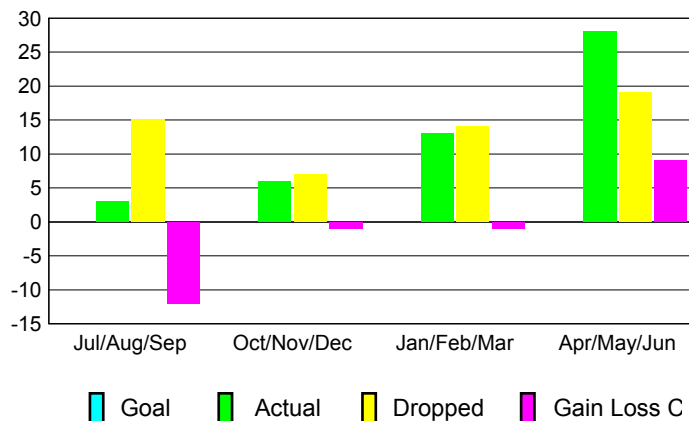

**Club Results 2012-2013**

Goal, New, Dropped, Gain/Loss

**YTD Status Quo Clubs 2012-2013**

Status Quo Clubs Compared to Status Quo Members

**Club Gain/Loss 2012-2013**

**MEMBERSHIP**

Month	Net Memb Goal	Actual New Memb	Actual Dropped Memb	Gain/Loss of Memb
<b>2012-2013</b>				
Jul/Aug/Sep	0	3	15	-12
Oct/Nov/Dec	0	6	7	-1
Jan/Feb/Mar	0	13	14	-1
Apr/May/Jun	0	28	19	9
<b>Totals</b>	<b>0</b>	<b>50</b>	<b>55</b>	<b>-5</b>

**Membership Results 2012-2013**

Goal, New, Dropped, Gain/Loss

**Gender Comparison 2012-2013**

**Membership Gain/Loss 2012-2013**

GMT: **CARLOS JUSTINIANO**

Location: **REP TRINIDAD-TOBAGO**

GMT CA: **3**

**CLUBS**

Month	New Club Goal	Actual New Clubs	Actual Dropped Clubs	Gain/Loss of Clubs
<b>2012-2013</b>				
Jul/Aug/Sep	0	0	0	0
Oct/Nov/Dec	0	0	0	0
Jan/Feb/Mar	0	0	0	0
Apr/May/June	0	0	0	0
<b>Totals</b>	<b>0</b>	<b>0</b>	<b>0</b>	<b>0</b>