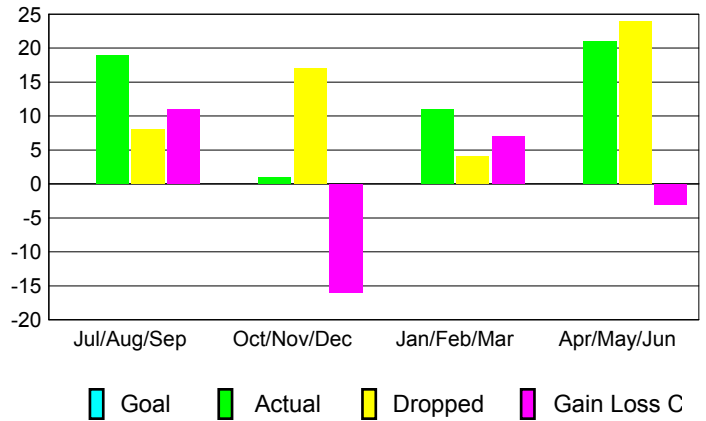

Month	New Club Goal	Actual New Clubs	Actual Dropped Clubs	Gain/Loss of Clubs
<b>2012-2013</b>				
Jul/Aug/Sep	0	0	0	0
Oct/Nov/Dec	0	0	0	0
Jan/Feb/Mar	0	0	0	0
Apr/May/June	0	0	0	0
<b>Totals</b>	<b>0</b>	<b>0</b>	<b>0</b>	<b>0</b>

**Club Results 2012-2013**

Goal, New, Dropped, Gain/Loss

**YTD Status Quo Clubs 2012-2013**

Status Quo Clubs Compared to Status Quo Members

**Club Gain/Loss 2012-2013**

**MEMBERSHIP**

Month	Net Memb Goal	Actual New Memb	Actual Dropped Memb	Gain/Loss of Memb
<b>2012-2013</b>				
Jul/Aug/Sep	0	19	8	11
Oct/Nov/Dec	0	1	17	-16
Jan/Feb/Mar	0	11	4	7
Apr/May/June	0	21	24	-3
<b>Totals</b>	<b>0</b>	<b>52</b>	<b>53</b>	<b>-1</b>

**Membership Results 2012-2013**

Goal, New, Dropped, Gain/Loss

**Gender Comparison 2012-2013**

**Membership Gain/Loss 2012-2013**

GMT: **CARLOS JUSTINIANO**

Location: **SURINAME**

GMT CA: **3**

**CLUBS**