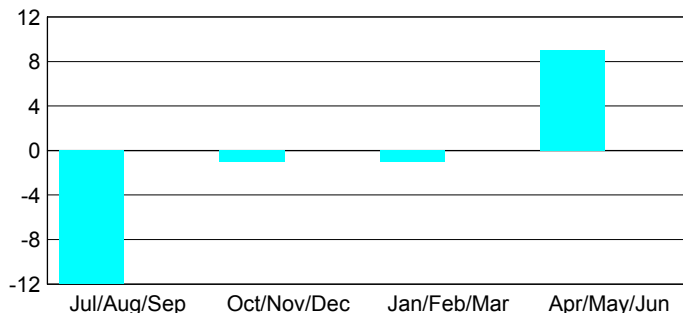

**Club Results 2012-2013**

Goal, New, Dropped, Gain/Loss

**YTD Status Quo Clubs 2012-2013**

Status Quo Clubs Compared to Status Quo Members

**Club Gain/Loss 2012-2013**

**MEMBERSHIP**

Month	Net Memb Goal	Actual New Memb	Actual Dropped Memb	Gain/Loss of Memb
<b>2012-2013</b>				
Jul/Aug/Sep	0	3	15	-12
Oct/Nov/Dec	0	6	7	-1
Jan/Feb/Mar	0	13	14	-1
Apr/May/Jun	0	28	19	9
<b>Totals</b>	<b>0</b>	<b>50</b>	<b>55</b>	<b>-5</b>

**Membership Results 2012-2013**

Goal, New, Dropped, Gain/Loss

**Gender Comparison 2012-2013**

**Membership Gain/Loss 2012-2013**

GMT: **CARLOS JUSTINIANO**

Location: **REP TRINIDAD-TOBAGO**

GMT CA: **3**

**CLUBS**

Month	New Club Goal	Actual New Clubs	Actual Dropped Clubs	Gain/Loss of Clubs
<b>2012-2013</b>				
Jul/Aug/Sep	0	0	0	0
Oct/Nov/Dec	0	0	0	0
Jan/Feb/Mar	0	0	0	0
Apr/May/June	0	0	0	0
<b>Totals</b>	<b>0</b>	<b>0</b>	<b>0</b>	<b>0</b>