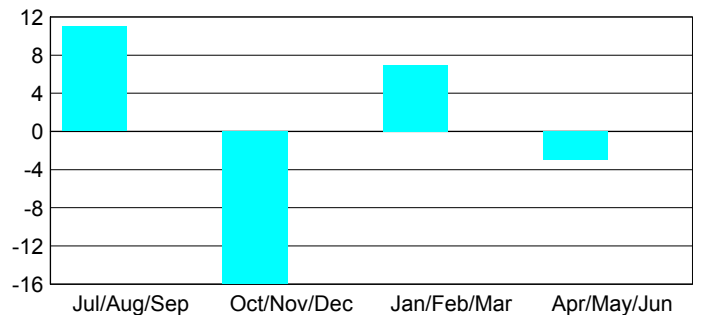

**Club Results 2012-2013**

Goal, New, Dropped, Gain/Loss

**YTD Status Quo Clubs 2012-2013**

Status Quo Clubs Compared to Status Quo Members

**Club Gain/Loss 2012-2013**

**MEMBERSHIP**

Month	Net Memb Goal	Actual New Memb	Actual Dropped Memb	Gain/Loss of Memb
<b>2012-2013</b>				
Jul/Aug/Sep	0	19	8	11
Oct/Nov/Dec	0	1	17	-16
Jan/Feb/Mar	0	11	4	7
Apr/May/June	0	21	24	-3
<b>Totals</b>	<b>0</b>	<b>52</b>	<b>53</b>	<b>-1</b>

**Membership Results 2012-2013**

Goal, New, Dropped, Gain/Loss

**Gender Comparison 2012-2013**

**Membership Gain/Loss 2012-2013**

GMT: **CARLOS JUSTINIANO**

Location: **SURINAME**

GMT CA: **3**

**CLUBS**

Month	New Club Goal	Actual New Clubs	Actual Dropped Clubs	Gain/Loss of Clubs
<b>2012-2013</b>				
Jul/Aug/Sep	0	0	0	0
Oct/Nov/Dec	0	0	0	0
Jan/Feb/Mar	0	0	0	0
Apr/May/Jun	0	0	0	0
<b>Totals</b>	<b>0</b>	<b>0</b>	<b>0</b>	<b>0</b>