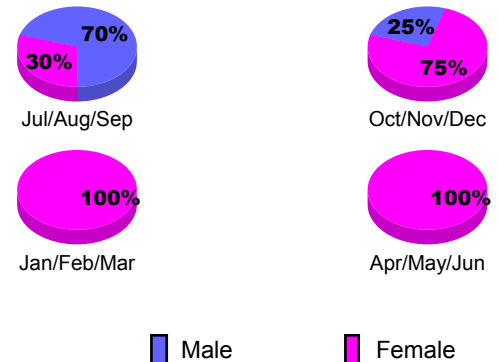

**Club Results 2012-2013**

Goal, New, Dropped, Gain/Loss

**YTD Status Quo Clubs 2012-2013**

Status Quo Clubs Compared to Status Quo Members

**Club Gain/Loss 2012-2013**

**MEMBERSHIP**

Month	Net Memb Goal	Actual New Memb	Actual Dropped Memb	Gain/Loss of Memb
<b>2012-2013</b>				
Jul/Aug/Sep	0	5	3	2
Oct/Nov/Dec	0	6	2	4
Jan/Feb/Mar	0	8	7	1
Apr/May/Jun	0	4	7	-3
<b>Totals</b>	<b>0</b>	<b>23</b>	<b>19</b>	<b>4</b>

**Membership Results 2012-2013**

Goal, New, Dropped, Gain/Loss

**Gender Comparison 2012-2013**

**Membership Gain/Loss 2012-2013**