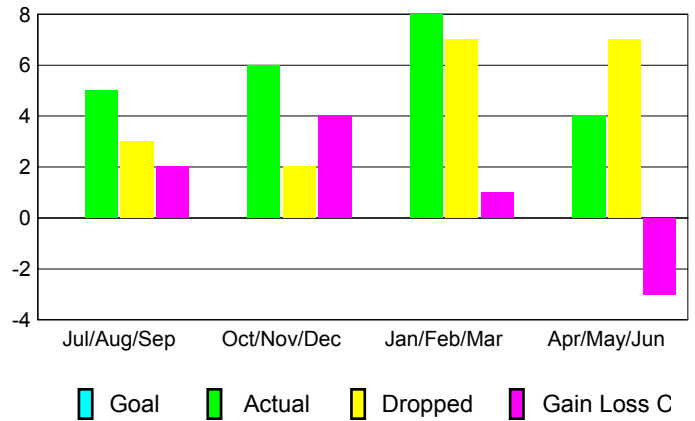

Month	New Club Goal	Actual New Clubs	Actual Dropped Clubs	Gain/Loss of Clubs
<b>2012-2013</b>				
Jul/Aug/Sep	0	0	0	0
Oct/Nov/Dec	0	0	0	0
Jan/Feb/Mar	0	0	0	0
Apr/May/Jun	0	0	0	0
<b>Totals</b>	<b>0</b>	<b>0</b>	<b>0</b>	<b>0</b>

**Club Results 2012-2013**

Goal, New, Dropped, Gain/Loss

**YTD Status Quo Clubs 2012-2013**

Status Quo Clubs Compared to Status Quo Members

**Club Gain/Loss 2012-2013**

**MEMBERSHIP**

Month	Net Memb Goal	Actual New Memb	Actual Dropped Memb	Gain/Loss of Memb
<b>2012-2013</b>				
Jul/Aug/Sep	0	5	3	2
Oct/Nov/Dec	0	6	2	4
Jan/Feb/Mar	0	8	7	1
Apr/May/Jun	0	4	7	-3
<b>Totals</b>	<b>0</b>	<b>23</b>	<b>19</b>	<b>4</b>

**Membership Results 2012-2013**

Goal, New, Dropped, Gain/Loss

**Gender Comparison 2012-2013**

**Membership Gain/Loss 2012-2013**